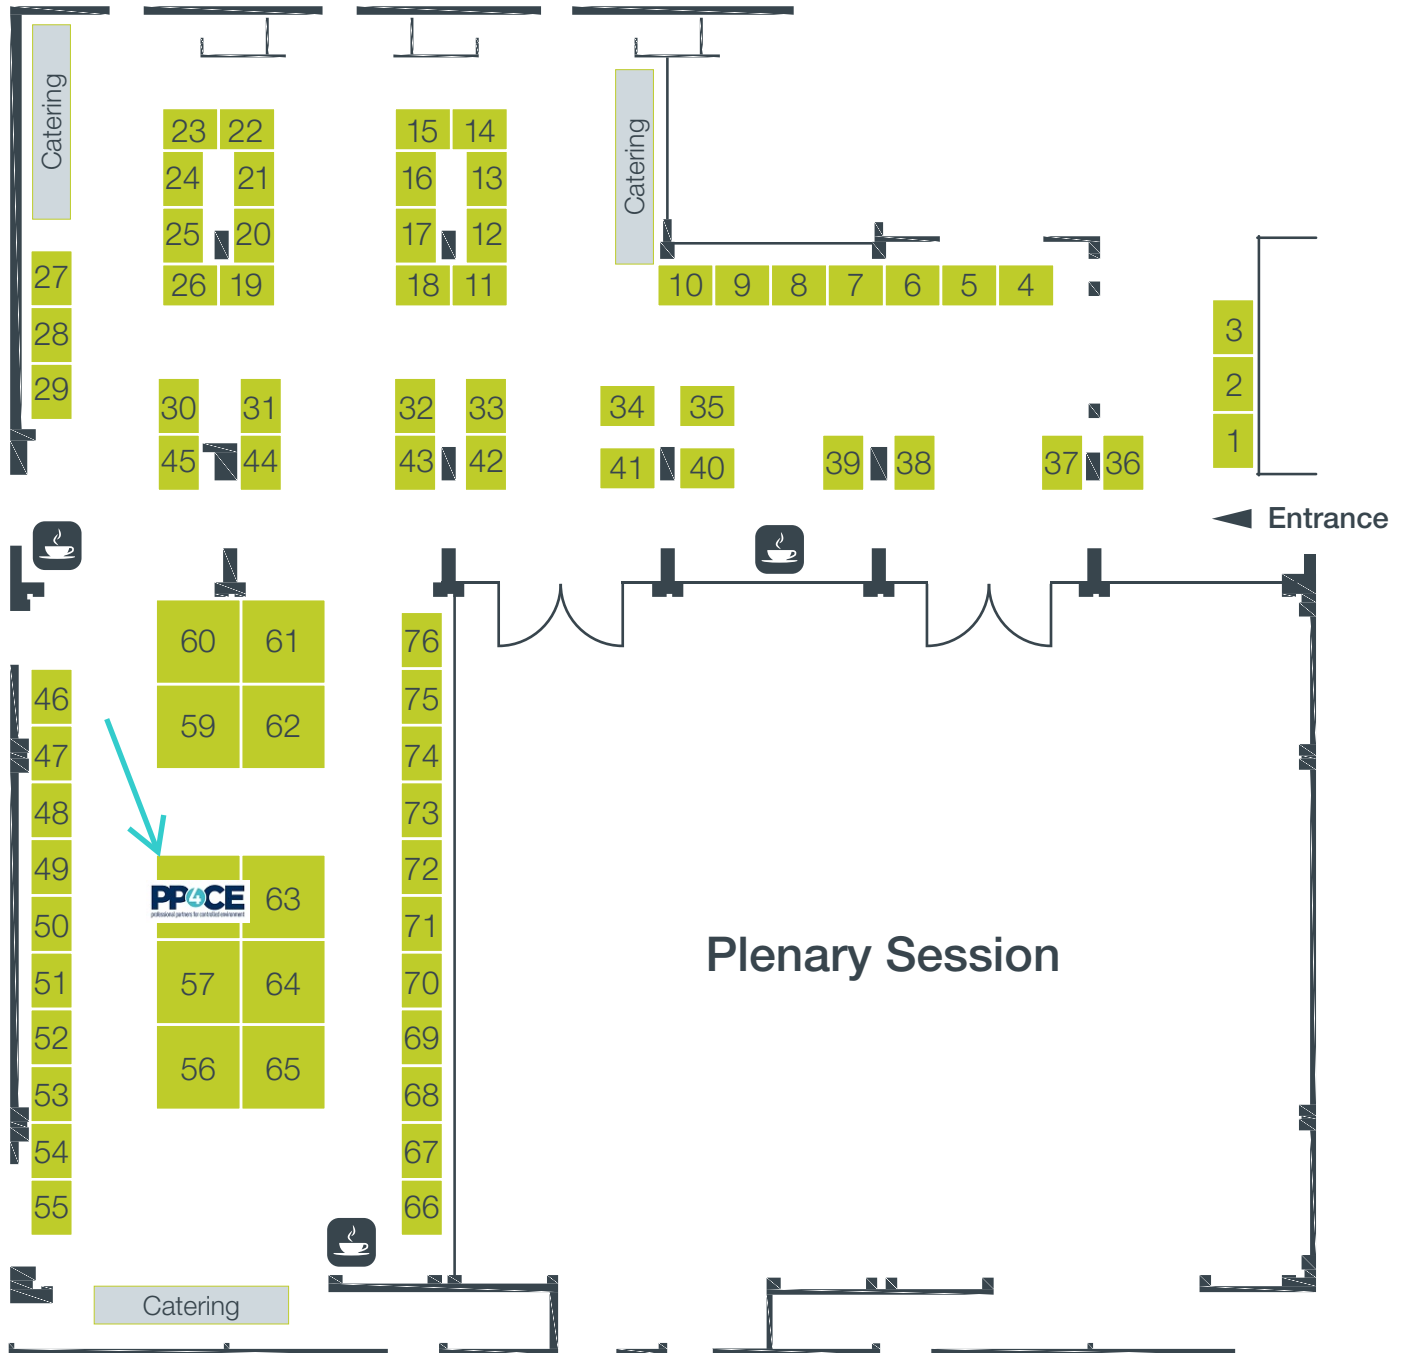

2019 ISPE Europe Annual Conference

Clayton Hotel Burlington Road · Dublin · Ireland

0 5 m